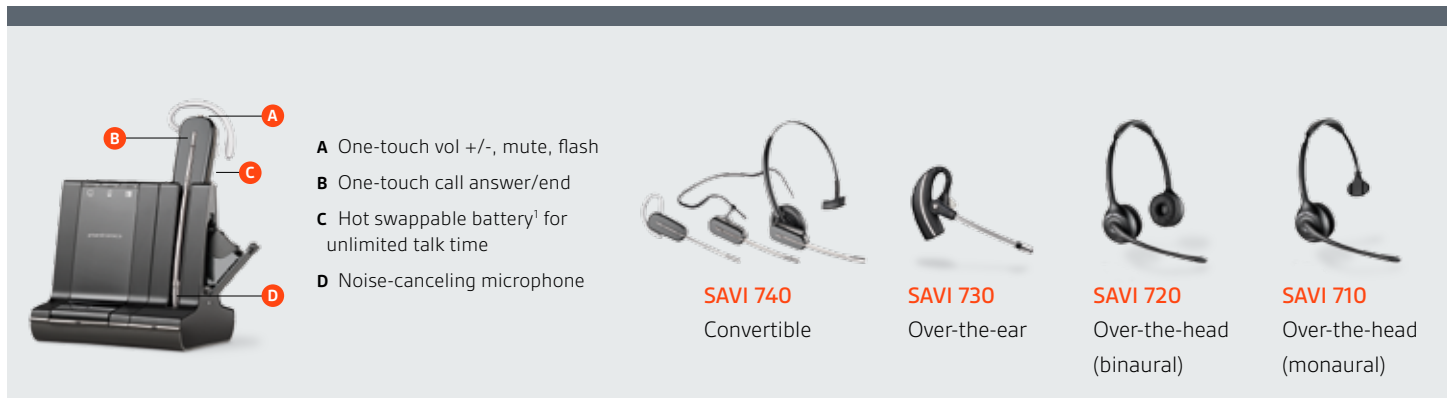

SAVI 700 SERIES

Multiple devices. Singular control.

The Savi 700 series is changing the way productivity-focused office professionals communicate. With multi-device connectivity, an ultra-versatile convertible headset, and up to 350 feet of wireless range, now you can easily manage PC, mobile and desk phone calls with the most intelligent wireless headset system on the market.

Multi-device connectivity

SAVI 700 SERIES

- A** One-touch vol +/-, mute, flash
- B** One-touch call answer/end
- C** Hot swappable battery¹ for unlimited talk time
- D** Noise-canceling microphone

- 
SAVI 740
 Convertible
- 
SAVI 730
 Over-the-ear
- 
SAVI 720
 Over-the-head
 (binaural)
- 
SAVI 710
 Over-the-head
 (monaural)

SUPERIOR CALL MANAGEMENT

- 3-way connectivity to easily switch and mix PC, mobile, and desk phone audio
- Automatically routes mobile audio to whichever device you pick up
- Easily transfer audio between headset and mobile phone to take calls on-the-road
- UC presence automatically updated when on a PC, mobile, or desk phone call
- Energy efficient adaptive power system optimizes for range and talk time
- Conference in up to three additional headsets and guests can continue through multiple calls

SAVI 740 INNOVATIVE DESIGN

- Lightest DECT wireless headset on the market
- Three comfortable wearing styles
- Hot swappable battery¹ for unlimited talk time

ADVANCED DECT WIRELESS SECURITY

- Keep calls and information safe and secure with the latest DECT security certification
- Most secure DECT headset on the market certified by DECT Forum